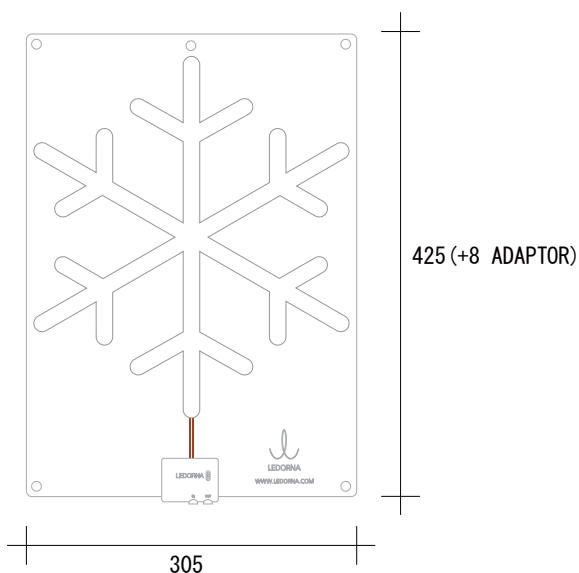

SNOW

THE TWINKLE OF LED+ORNAMENT: LEDORNA

LD-SN01-MLA

LD-SN01-WMA

SIZE (mm) : 305 X 425 (+8 ADAPTOR) X 11 (ADAPTOR)

LED (EA) : 108 (WHITE, WHITE & BLUE, GOLD)

FILM: TRANSPARENCY (%) : 95

THICKNESS (um) : 180

TYPE: ADAPTOR ONLY (DC 5V-1A , DC-JACK Ø2.5X0.7, 2M)

INDOOR

POWER CONSUMPTION (W) : 1.7

PACKING SIZE & WEIGHT : 80 X 80 X 310mm, 200g

SIZE (mm) : 212.5 X 305 (+8 ADAPTOR) X 11 (ADAPTOR)

LED (EA) : 84 (WHITE, WHITE & BLUE, GOLD)

FILM: TRANSPARENCY (%) : 95

THICKNESS (um) : 180

TYPE: ADAPTOR ONLY (DC 5V-1A , DC-JACK Ø2.5X0.7, 2M)

INDOOR

POWER CONSUMPTION (W) : 1.3

PACKING SIZE & WEIGHT : 80 X 80 X 310mm, 176g

<http://www.ledorna.jp>