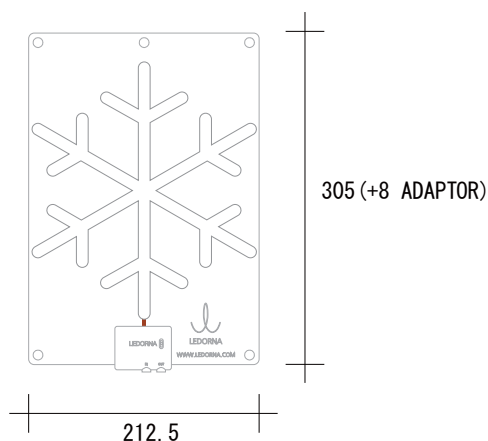

SNOW

THE TWINKLE OF LED+ORNAMENT: LEDORNA

LD-SN01-MLA

LD-SN01-WMA

SIZE (mm) : 305 X 425 (+8 ADAPTOR) X 11 (ADAPTOR)

LED (EA) : 108 (WHITE, WHITE & BLUE, GOLD)

FILM: TRANSPARENCY (%) : 95

THICKNESS (um) : 180

TYPE: ADAPTOR ONLY (DC 5V-1A , DC-JACK Ø2.5X0.7, 2M)

INDOOR

POWER CONSUMPTION (W) : 1.7

PACKING SIZE & WEIGHT : 80 X 80 X 310mm, 200g

SIZE (mm) : 212.5 X 305 (+8 ADAPTOR) X 11 (ADAPTOR)

LED (EA) : 84 (WHITE, WHITE & BLUE, GOLD)

FILM: TRANSPARENCY (%) : 95

THICKNESS (um) : 180

TYPE: ADAPTOR ONLY (DC 5V-1A , DC-JACK Ø2.5X0.7, 2M)

INDOOR

POWER CONSUMPTION (W) : 1.3

PACKING SIZE & WEIGHT : 80 X 80 X 310mm, 176g

<http://www.ledorna.jp>