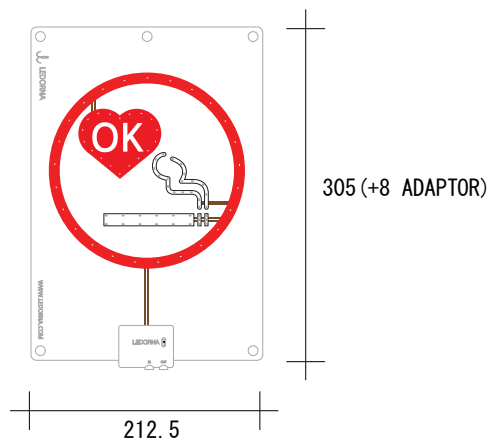

SMOKING OR NO!

THE TWINKLE OF LED+ORNAMENT: LEDORNA

LD-SM01-MOA

LD-SM02-MOA

SIZE (mm) : 212.5 X 305(+8 ADAPTOR) X 11 (ADAPTOR)

LED (EA) : 90 (WHITE & RED)

FILM: TRANSPARENCY (%) : 95

THICKNESS (um) : 180

TYPE: ADAPTOR ONLY (DC 5V-1A , DC-JACK Ø2.5X0.7, 2M)

INDOOR

POWER CONSUMPTION (W) : 1.2

PACKING SIZE & WEIGHT : 80 X 80 X 310mm, 176g

SIZE (mm) : 212.5 X 305(+8 ADAPTOR) X 11 (ADAPTOR)

LED (EA) : 80 (WHITE & RED)

FILM: TRANSPARENCY (%) : 95

THICKNESS (um) : 180

TYPE: ADAPTOR ONLY (DC 5V-1A , DC-JACK Ø2.5X0.7, 2M)

INDOOR

POWER CONSUMPTION (W) : 1

PACKING SIZE & WEIGHT : 80 X 80 X 310mm, 176g

<http://www.ledorna.jp>

LOCREA