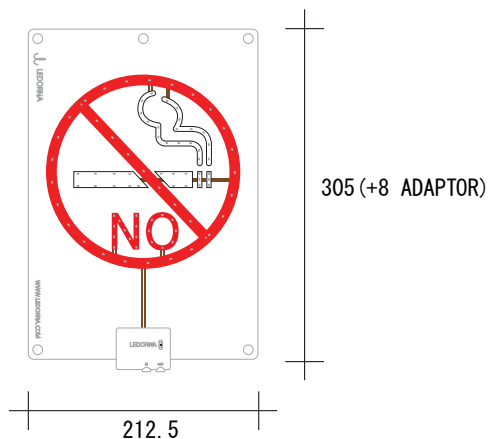

SMOKING OR NO!

THE TWINKLE OF LED+ORNAMENT: LEDORNA

LD-SM01-MOA

LD-SM02-MOA

SIZE (mm) : 212.5 X 305(+8 ADAPTOR) X 11 (ADAPTOR)

LED (EA) : 90 (WHITE & RED)

FILM: TRANSPARENCY (%) : 95

THICKNESS (um) : 180

TYPE: ADAPTOR ONLY (DC 5V-1A , DC-JACK Ø2.5X0.7, 2M)

INDOOR

POWER CONSUMPTION (W) : 1.2

PACKING SIZE & WEIGHT : 80 X 80 X 310mm, 176g

SIZE (mm) : 212.5 X 305(+8 ADAPTOR) X 11 (ADAPTOR)

LED (EA) : 80 (WHITE & RED)

FILM: TRANSPARENCY (%) : 95

THICKNESS (um) : 180

TYPE: ADAPTOR ONLY (DC 5V-1A , DC-JACK Ø2.5X0.7, 2M)

INDOOR

POWER CONSUMPTION (W) : 1

PACKING SIZE & WEIGHT : 80 X 80 X 310mm, 176g

<http://www.ledorna.jp>

LOCREA