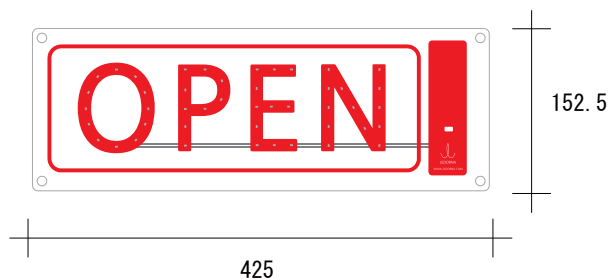

OPEN

THE TWINKLE OF LED+ORNAMENT: LEDORNA

LD-OP01-ROA

LD-OP01-ROB

SIZE (mm) : 152.5 X 425 (+8 ADAPTOR) X 11 (ADAPTOR)

LED (EA) : 45 (RED)

FILM: TRANSPARENCY (%) 95

THICKNESS (um) 180

TYPE: ADAPTOR ONLY (DC 5V-1A , DC-JACK Ø2.5X0.7, 2M)

INDOOR

POWER CONSUMPTION (W) : 0.7

PACKING SIZE & WEIGHT : 80 X 80 X 155mm, 165g

SIZE (mm) : 152.5 X 425 X 15 (BATTERY CASE)

LED (EA) : 45 (RED)

FILM: TRANSPARENCY (%) 95

THICKNESS (um) 180

TYPE: BATTERY (AAA 単4電池 X 3EA)

INDOOR

POWER CONSUMPTION (W) : 0.7

PACKING SIZE & WEIGHT : 80 X 80 X 155mm, 90g

<http://www.ledorna.jp>

LOCREA

LEDORNA日本総販売元 株式会社ロクリア
 〒802-0001 福岡県北九州市小倉北区浅野3-8-1 AIMビル6F 108
 TEL:093-953-7240 FAX:093-953-7281