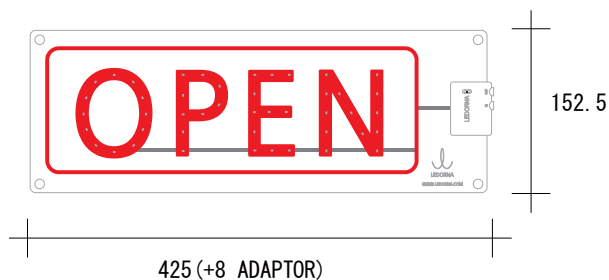

OPEN

THE TWINKLE OF LED+ORNAMENT: LEDORNA

LD-OP01-ROA

LD-OP01-ROB

SIZE (mm) : 152.5 X 425 (+8 ADAPTOR) X 11 (ADAPTOR)

LED (EA) : 45 (RED)

FILM: TRANSPARENCY (%) 95

THICKNESS (um) 180

TYPE: ADAPTOR ONLY (DC 5V-1A , DC-JACK Ø2.5X0.7, 2M)

INDOOR

POWER CONSUMPTION (W) : 0.7

PACKING SIZE & WEIGHT : 80 X 80 X 155mm, 165g

SIZE (mm) : 152.5 X 425 X 15 (BATTERY CASE)

LED (EA) : 45 (RED)

FILM: TRANSPARENCY (%) 95

THICKNESS (um) 180

TYPE: BATTERY (AAA 単4電池 X 3EA)

INDOOR

POWER CONSUMPTION (W) : 0.7

PACKING SIZE & WEIGHT : 80 X 80 X 155mm, 90g

<http://www.ledorna.jp>

LOCREA

LEDORNA日本総販売元 株式会社ロクリア
 〒802-0001 福岡県北九州市小倉北区浅野3-8-1 AIMビル6F 108
 TEL:093-953-7240 FAX:093-953-7281