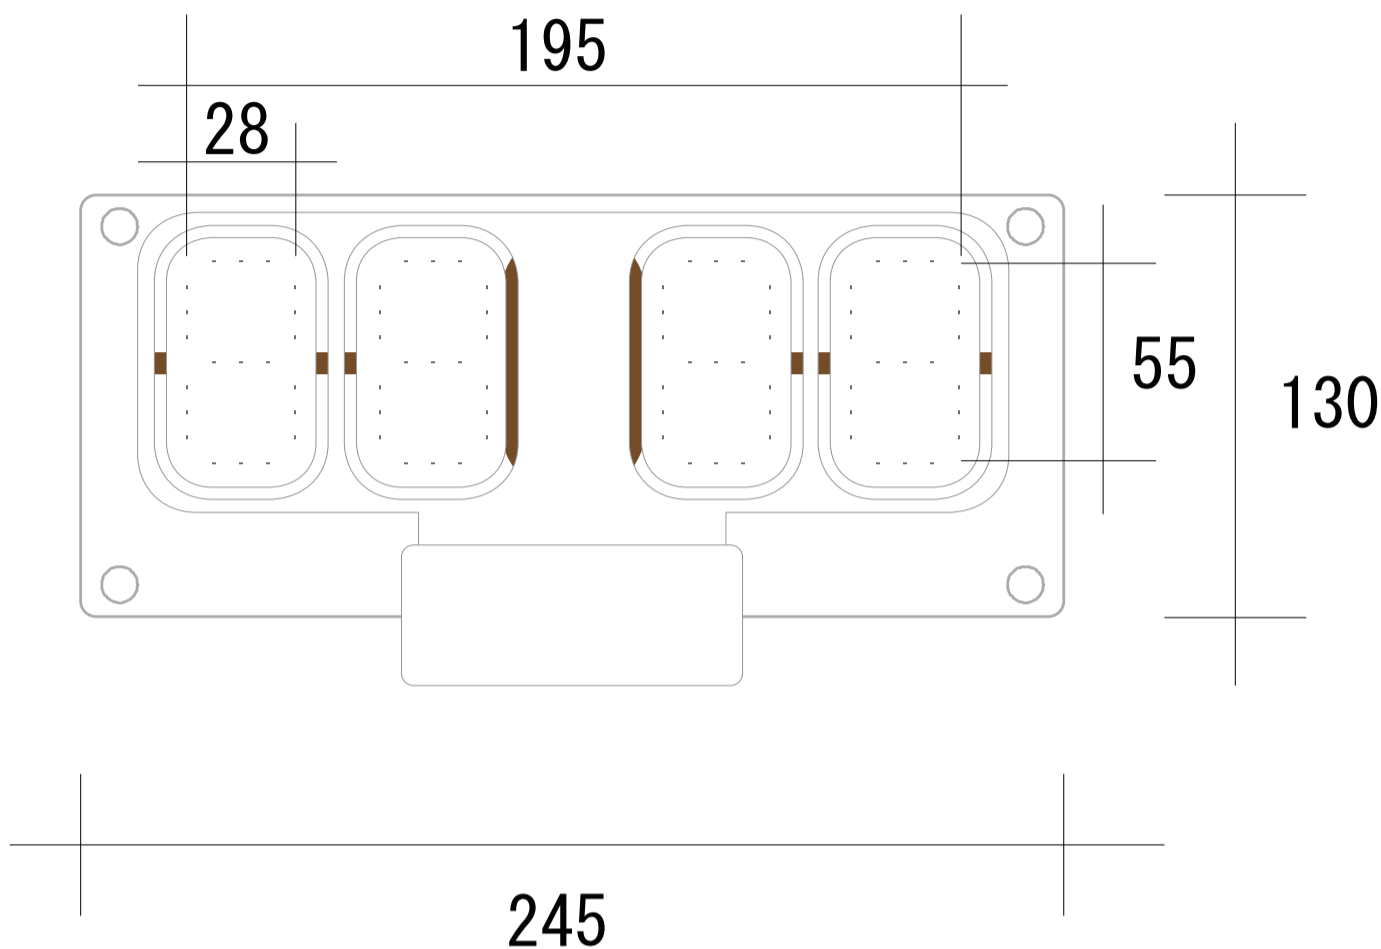

CLOCK

LD-CL01-WSA

SPECIFICATION

SIZE (mm) : 245 X 130 (+8 ADAPTOR) X 11 (ADAPTOR)

LED (EA) : 86 (WHITE)

POWER TYPE : ADAPTOR ONLY

INPUT (AC 110, 240V) OUTPUT (DC 12V) DC-JACK TYPE (Ø2.5X0.7mm) CABLE LENTH (2M)

INDOOR ONLY

POWER CONSUMPTION (W) : 1.1

PACKING SIZE (mm) : Ø75 X 310

PACKING WEIGHT (g) : 147g

FILM TRANSPARENCY (%) : 95%

FILM THICKNESS (um) : 180

REMARKS: