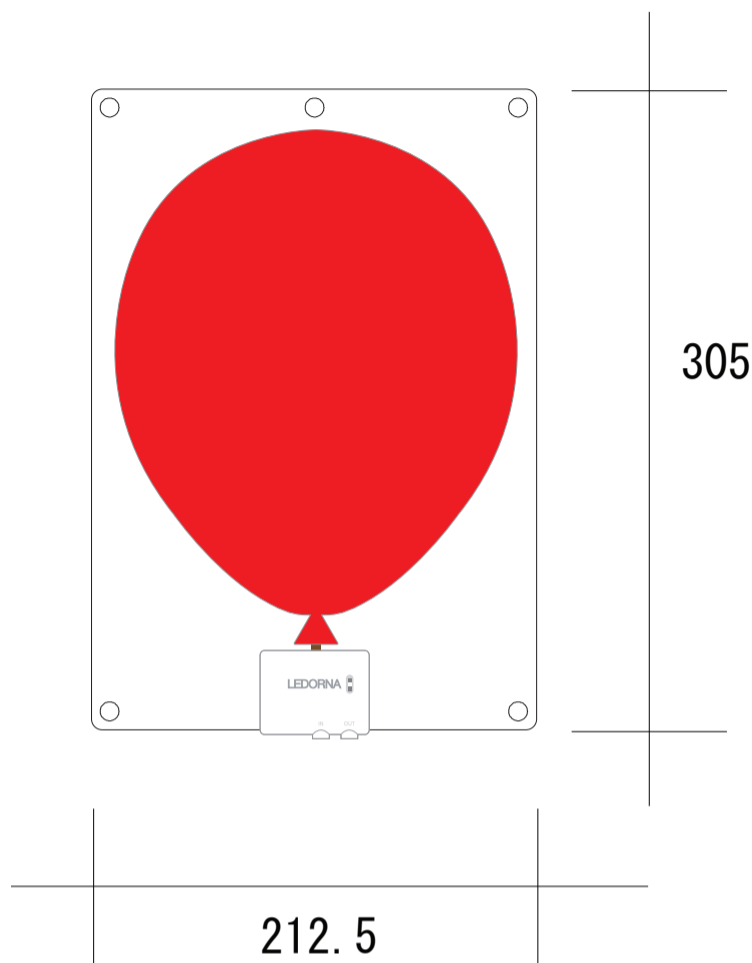

BALLOON

LD-BA01-ROA

SPECIFICATION

SIZE (mm) :	212.5 X 305 (+8 ADAPTOR) X 11 (ADAPTOR)
LED (EA) :	60 (RED)
POWER TYPE :	ADAPTOR ONLY
	INPUT (AC 110, 240V) OUTPUT (DC 12V) DC-JACK TYPE (Ø2.5X0.7mm) CABLE LENTH (2M)
	INDOOR ONLY
POWER CONSUMPTION (W) :	0.8
PACKING SIZE (mm) :	Ø75 X 310
PACKING WEIGHT (g) :	152g
FILM TRANSPARENCY (%) :	95%
FILM THICKNESS (um) :	180
REMARKS :	